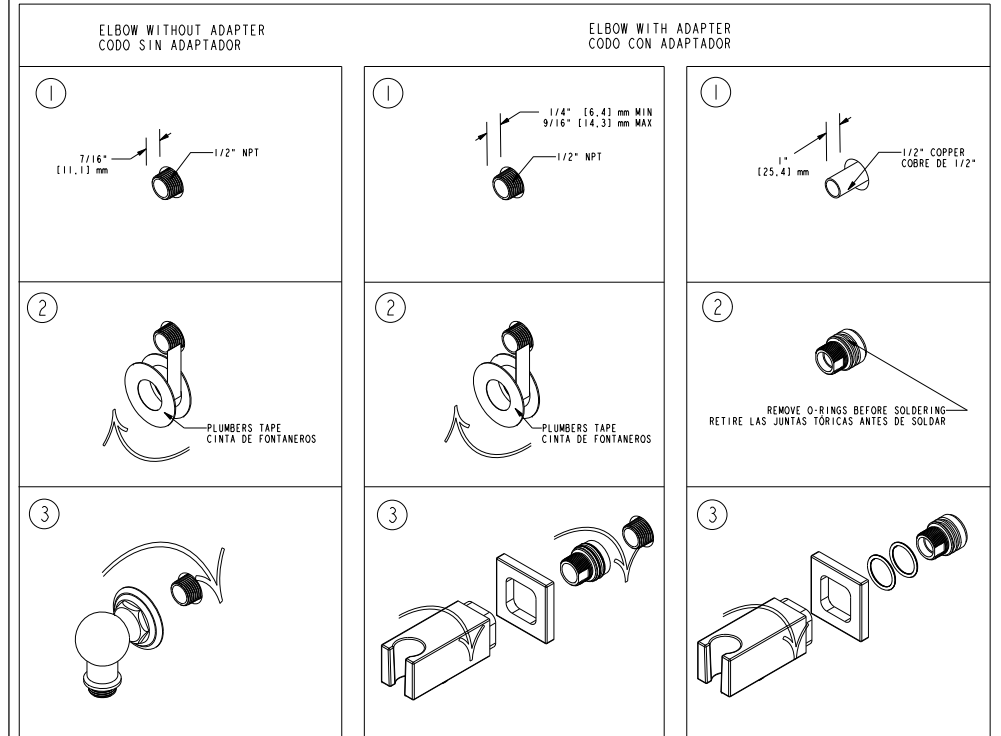

INSTALLATION INSTRUCTIONS
INSTRUCCIONES DE INSTALACIÓN

SUPPLY ELBOW
CODO DE SUMINISTRO

ELBOW WITHOUT ADAPTER
CODO SIN ADAPTADOR

ELBOW WITH ADAPTER
CODO CON ADAPTADOR

OR

REPRESENTATIVE IMAGE SHOWN IDENTIFY YOUR PRODUCT
IMAGEN REPRESENTATIVA MOSTRADA IDENTIFIQUE SU PRODUCTO

RECOMMEND INSTALLATION BY A PROFESSIONAL PLUMBING CONTRACTOR
RECOMIENDE LA INSTALACIÓN A UN CONTRATISTA DE PLOMERÍA PROFESIONAL

NOTE: THE USE OF PETROLEUM BASE PLUMBERS PUTTY ON OUR PRODUCTS WILL NULLIFY THE WARRANTY.
WE RECOMMEND THE USE OF CLEAR SILICONE SEALING MATERIALS.
NOTA: EL USO DE MASILLA DE PLOMERÍA A BASE DE PETRÓLEO EN NUESTROS PRODUCTOS ANULARÁ LA GARANTÍA.
RECOMENDAMOS EL USO DE MATERIALES DE SELLADO DE SILICONA TRANSPARENTE.