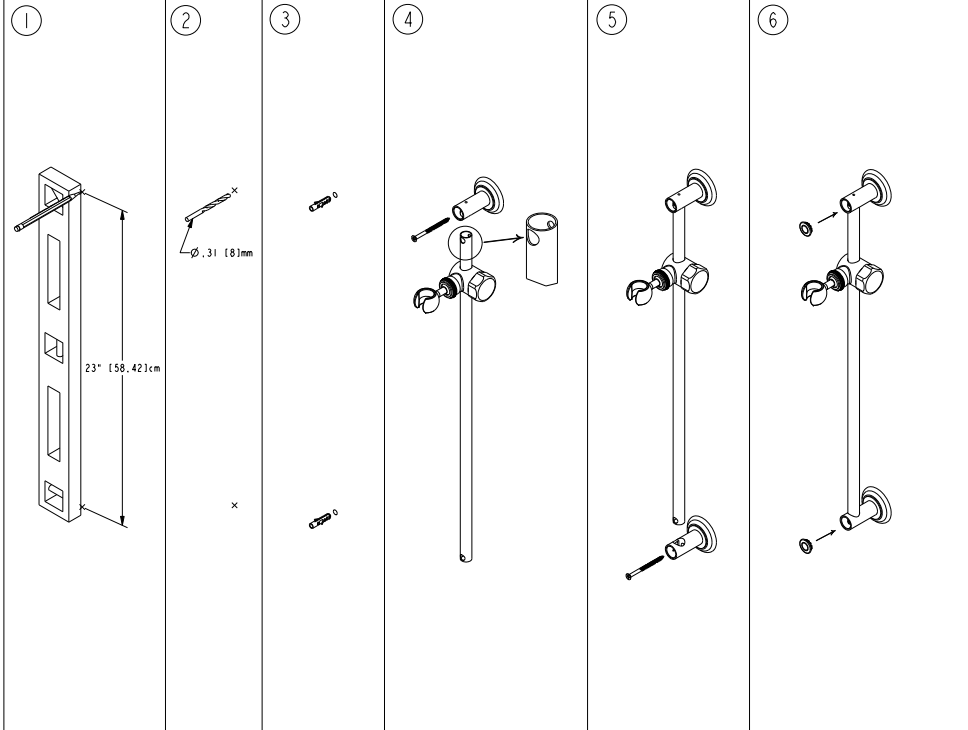

①

NEWPORT BRASS

Flawless Beauty. From Faucet to Finish.

INSTALLATION INSTRUCTIONS
INSTRUCCIONES DE INSTALACIÓN

RECOMMEND INSTALLATION BY A PROFESSIONAL PLUMBING CONTRACTOR
RECOMIENDE LA INSTALACIÓN A UN CONTRATISTA DE PLOMERÍA PROFESIONAL

②

NEWPORT BRASS

Flawless Beauty. From Faucet to Finish.

INSTALLATION INSTRUCTIONS
INSTRUCCIONES DE INSTALACIÓN

SUPPLY ELBOW
CODO DE SUMINISTRO

ELBOW WITHOUT ADAPTER
CODO SIN ADAPTADOR

ELBOW WITH ADAPTER
CODO CON ADAPTADOR